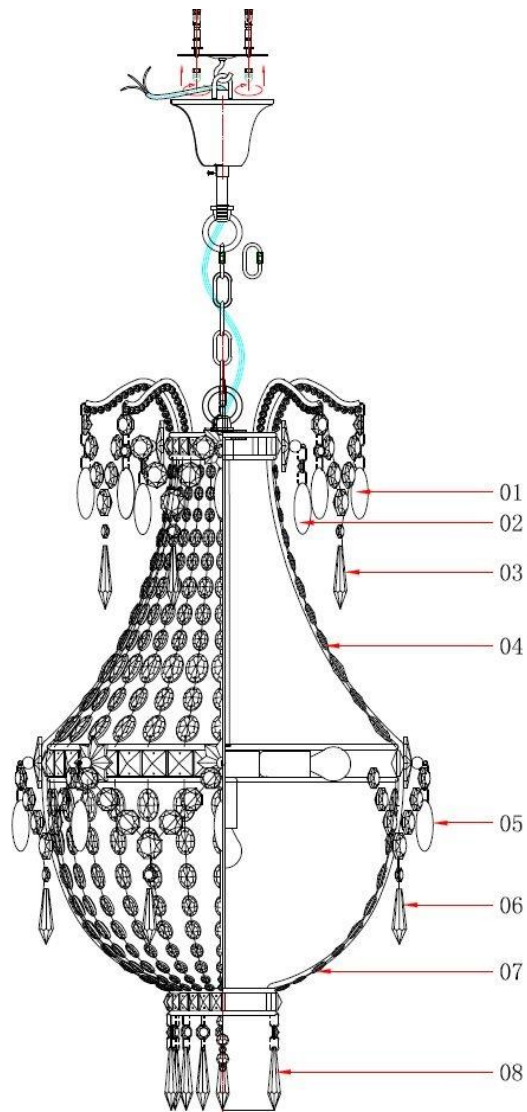

## INSTALLATION INSTRUCTIONS

- 1 - SHUT OFF THE MAIN ELECTRICAL SUPPLY FROM THE MAIN FUSE BOX/ CIRCUIT BREAKER TO THE J-BOX.
- 2 - Loosen up screw on threaded loop. Twist off the loop allowing you to slip the IPS stud (#3) through the canopy. Once you complete step (#3), thread loop back onto stud.
- 3 - Feed threaded IPS stud through canopy collar.
- 4 - Connect quick link to the loop (#2) and to end of chain.
- 5 - Chain height can be custom by moving the bottom quick link (#6) up and down as necessary.
- 6 - Connect quick link at desired chain height and to the loop at top of chandelier frame.
- 7 - Feed electrical cable through the chain, canopy and match plate until reaching the J-box.
- 8 - Make proper electrical connections. This installation should be done by a qualified licensed electrician.
- 9 - Attach match plate / hook to J-box.
- 10 - Connect entire canopy, chain & chandelier frame to match plate / hook.
- 11 - Slide canopy up to ceiling line so that it covers the match plate and J-box, then tighten screw at the bottom collar.

# ELOQUENCE™

CRYSTALS & CONNECTIONS

<p>① 16#×1+24#×1</p>  <p>20×60 Olive beads 8 pcs</p>	<p>② 16#×1</p>  <p>20×60 Olive beads 4 pcs</p>	<p>③ 16#×1+18#×2 +24#×2+30#×1</p>  <p>14×75 Tip beads 8 pcs</p>	<p>④ 15#×3+20#×3 +25#×3+30#×2 +38#×1 Oval bead</p>  <p>28 pcs</p>	<p>⑤ 16#×1</p>  <p>20×60 Olive beads 8 pcs</p>	<p>⑥ 16#×3+18#×2 +24#×2+30#×1</p>  <p>14×65 Tip beads 8 pcs</p>	<p>⑦ 15#×1+20#×3 +25#×2+30#×2 +38#×1 Oval bead</p>  <p>28 pcs</p>	<p>⑧ 16#×1</p>  <p>14×75 Tip beads 14 pcs</p>
---	---	--	--	---	---	--	--