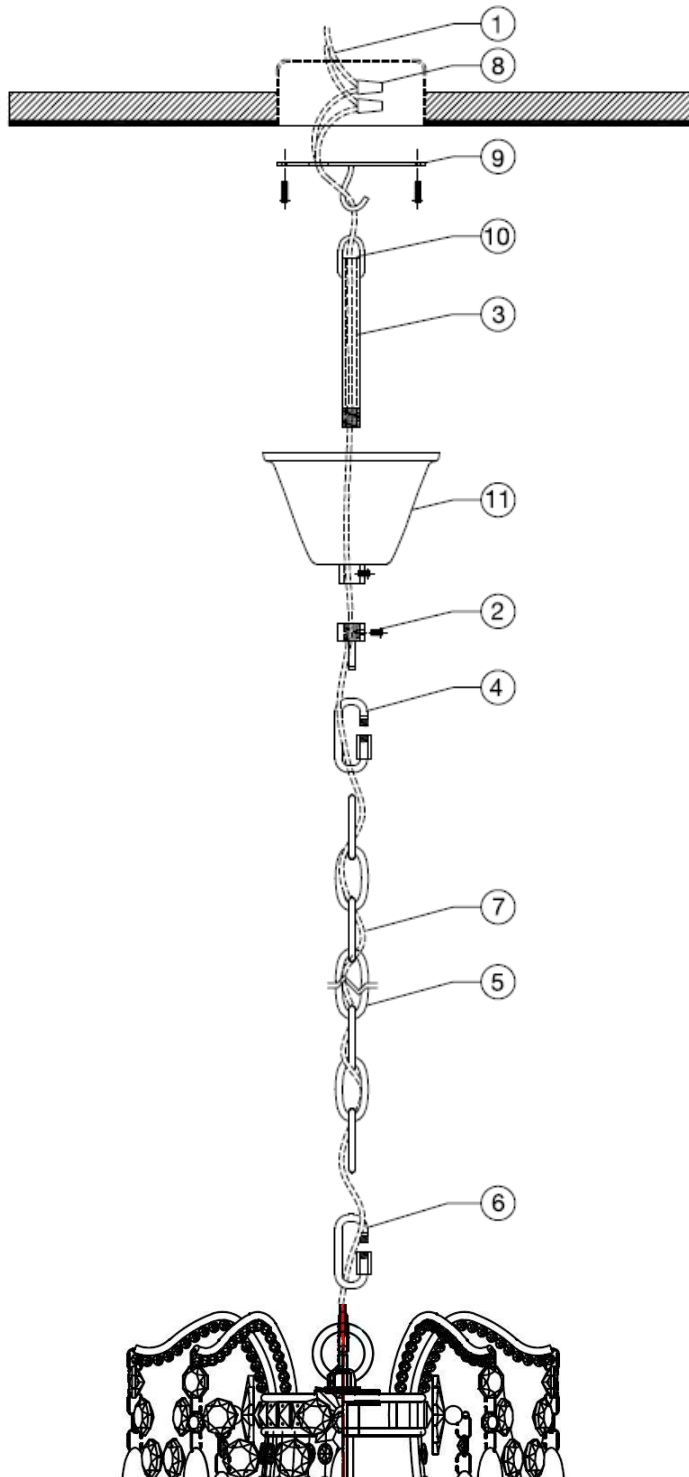

## INSTALLATION INSTRUCTIONS

- 1 - SHUT OFF THE MAIN ELECTRICAL SUPPLY FROM THE MAIN FUSE BOX/ CIRCUIT BREAKER TO THE J-BOX.
- 2 - Loosen up screw on threaded loop. Twist off the loop allowing you to slip the IPS stud (#3) through the canopy. Once you complete step (#3), thread loop back onto stud.
- 3 - Feed threaded IPS stud through canopy collar.
- 4 - Connect quick link to the loop (#2) and to end of chain.
- 5 - Chain height can be custom by moving the bottom quick link (#6) up and down as necessary.
- 6 - Connect quick link at desired chain height and to the loop at top of chandelier frame.
- 7 - Feed electrical cable through the chain, canopy and match plate until reaching the J-box.
- 8 - Make proper electrical connections. This installation should be done by a qualified licensed electrician.
- 9 - Attach match plate / hook to J-box.
- 10 - Connect entire canopy, chain & chandelier frame to match plate / hook.
- 11 - Slide canopy up to ceiling line so that it covers the match plate and J-box, then tighten screw at the bottom collar.